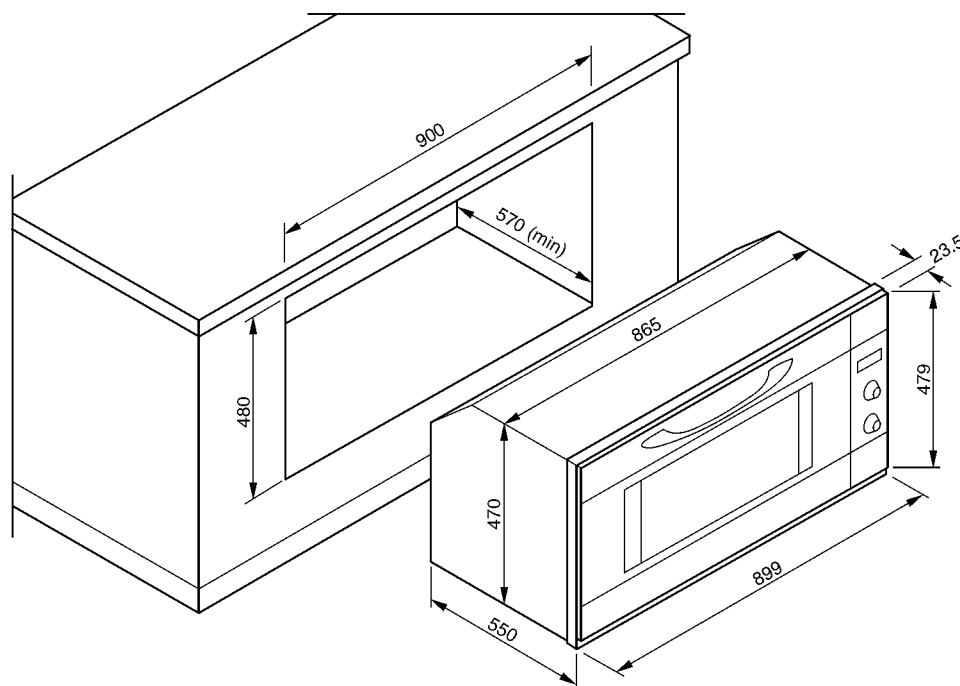

### Product Features

- 8 functions
- Large 105 Litre oven capacity
- Cool touch glass
- 5 button programmable digital clock
- Triple glazed glass door
- Closed door grilling
- Removable side racks for easy cleaning
- Cavity cooling system
- Auto safety cut off switch
- Removable door
- 15amp connection
- Rotisserie
- Class A Energy Rating

### Dimensions

**WARNING:** technical specifications and product sizes can be varied by the manufacturer without notice. Cut-outs for appliances should only be by physical product measurements. The above information is indicative only.