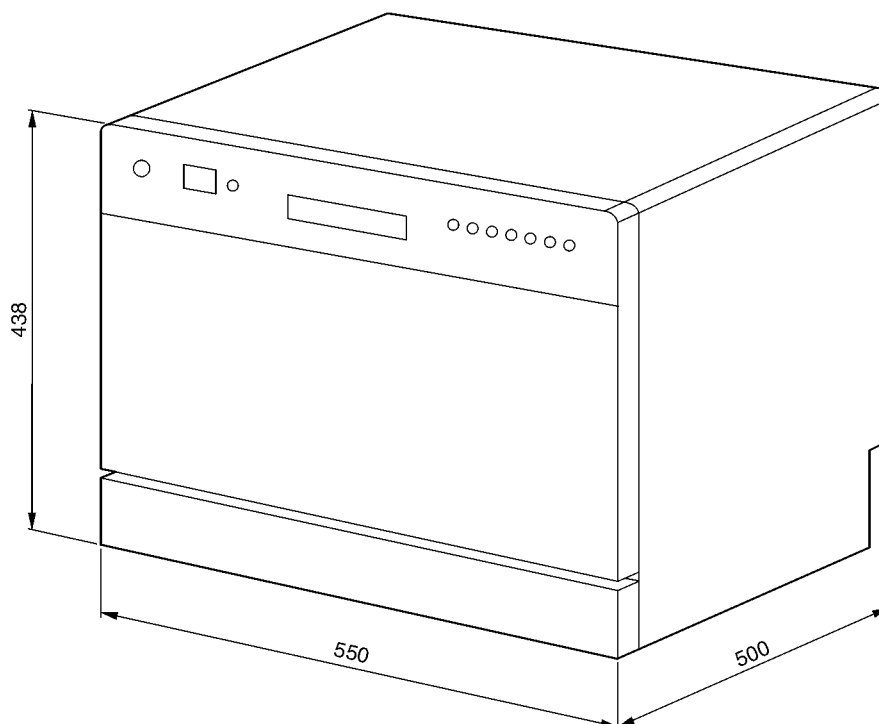

### Product Features

- 6 place setting
- Push button design
- 3 Wash programs
- Cold water connection recommended only
- 10 amp connection
- 2.5 star WELS
- 2 star MEPS

### Dimensions

**WARNING:** technical specifications and product sizes can be varied by the manufacturer without notice. Cut-outs for appliances should only be by physical product measurements. The above information is indicative only.