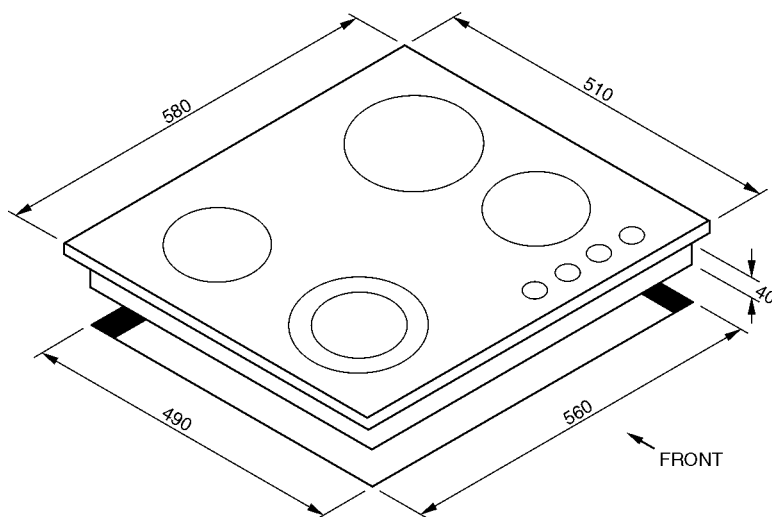

Product Features

- 600mm Ceramic cooktop
- 4 Heat zones including expansion zone
- Overheating protection
- Indicator light on
- Easy cleaning
- Power consumption 6400w 26.6 amps
- Electrical connection at rear right hand side
- Must be hard wired

Dimensions

WARNING: technical specifications and product sizes can be varied by the manufacturer without notice. Cut-outs for appliances should only be by physical product measurements. The above information is indicative only.