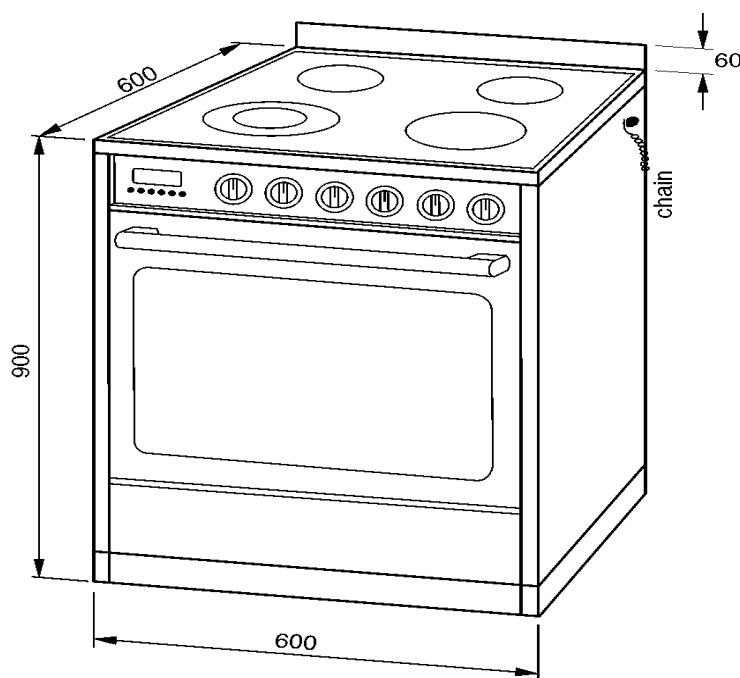

Dimensions

WARNING: technical specifications and product sizes can be varied by the manufacturer without notice. Cut-outs for appliances should only be by physical product measurements. The above information is indicative only.

All electrical connections must be performed by a licensed Electrician.

PLEASE NOTE incorrect installation will void all warranties